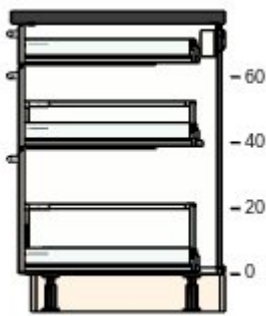

11

90265388 SEKTION
base cabinet
frame
white
24x24x30 "

$46 1 $46

80266524 GRIMSLÖV
drawer front
off-white
24x5 "

$24 1 $24

50266525 GRIMSLÖV
drawer front
off-white
24x10 "

$28 1 $28

30266526 GRIMSLÖV
drawer front
off-white
24x15 "

$32 1 $32

10265679 MAXIMERA
drawer, high
white
24x24 "

$47 1 $47

70265662 MAXIMERA
drawer, low
white
24x24 "

$37 1 $37

80265666 MAXIMERA
drawer,
medium
white
24x24 "

$44 1 $44

12

80288564 NUTID slide-
in range with
gas cooktop

$1295 1 $1295