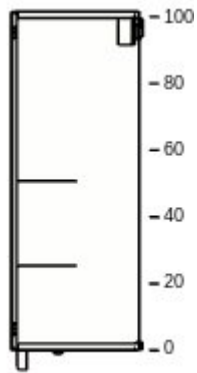

15

00265458 SEKTION
wall cabinet
frame
white
18x14
3/4x40 "

$36 1 $36

10266532 GRIMSLÖV
door
off-white
18x40 "

$84 1 $84

80265529 UTRUSTA
shelf
white
18x14 3/4 "

$6 1 $6

60204645 UTRUSTA
hinge
125 °

$6 1 $6

20295727 OMLOPP LED
countertop
light
white
18 "

$24.99 1 $24.99