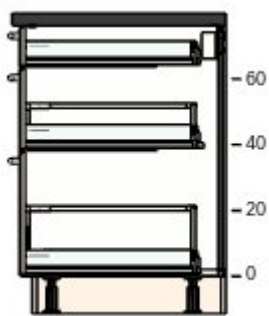

\$37 1 \$37

80265666 MAXIMERA
drawer,
medium
white
24x24 "

\$44 1 \$44

12

80288564 NUTID slide-
in range with
gas cooktop

\$1295 1 \$1295

13

90265388 SEKTION
base cabinet
frame
white
24x24x30 "