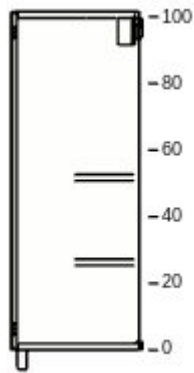

23

90265473	SEKTION wall cabinet frame white 12x14 3/4x40 "	$27	1	$27

90266509	GRIMSLÖV door off-white 12x40 "	$54	1	$54

40265531	UTRUSTA shelf white 12x14 3/4 "	$4	1	$4

60204645	UTRUSTA hinge 125 °	$6	1	$6

SUSPENSION RAILS

60261527	SEKTION suspension rail galvanized 84 "	$13	8	$104

LEGS AND TOE KICKS

10265518	SEKTION leg 4 1/2 "	$6	6	$36

40287590	FÖRBÄTTRA toekick off-white 84x4 1/2 "	$19	5	$95

COVER PANELS & FILLER PIECES

40266413	FÖRBÄTTRA cover panel off-white 25x80 "	$99	2	$198

80266411	FÖRBÄTTRA cover panel off-white 25x30 "	$38	3	$114

40266408	FÖRBÄTTRA cover panel off-white 15x42 1/2 "	$37	3	$111