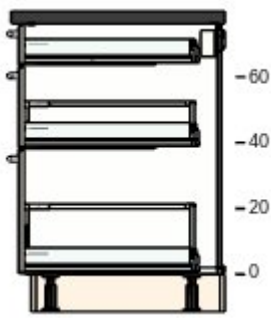

50265502 SEKTION
base corner
cabinet
frame
white
47x26x30 "

\$81 1 \$81

80266519 GRIMSLÖV
door
off-white
21x30 "

\$72 1 \$72

40265649 UTRUSTA
corner base
cab pull-out
fitting
47 "

\$139 1 \$139

60204645 UTRUSTA
hinge
125 °

\$6 1 \$6

80265398 SEKTION
base cabinet
frame
white
36x24x30 "

\$57 1 \$57

60266544 GRIMSLÖV
drawer front
off-white
36x5 "

\$34 1 \$34

30266545 GRIMSLÖV
drawer front
off-white
36x10 "

\$38 1 \$38

10266546 GRIMSLÖV
drawer front
off-white
36x15 "