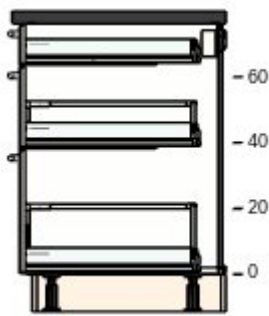

6

00265397 SEKTION
base cabinet
frame
white
15x24x30 "

$33 1 $33

40266521 GRIMSLÖV
drawer front
off-white
15x5 "

$18 1 $18

20266522 GRIMSLÖV
drawer front
off-white
15x10 "

$21 1 $21

00266523 GRIMSLÖV
drawer front
off-white
15x15 "

$26 1 $26

30265678 MAXIMERA
drawer, high
white
15x24 "

$36 1 $36

50265663 MAXIMERA
drawer, low
white
15x24 "

$27 1 $27

00265670 MAXIMERA
drawer,
medium
white
15x24 "

$32 1 $32

7

50265502 SEKTION
base corner
cabinet
frame
white
47x26x30 "

$81 1 $81

80266519 GRIMSLÖV
door
off-white
21x30 "

$72 1 $72

40265649 UTRUSTA
corner base
cab pull-out
fitting
47 "

$139 1 $139

60204645 UTRUSTA
hinge
125 °

$6 1 $6