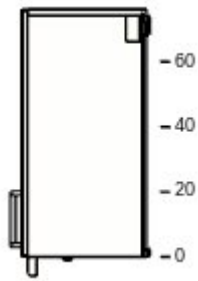

17

70265450 SEKTION
wall cabinet
frame
white
24x14
3/4x30 "

$39 1 $39

90266514 GRIMSLÖV
door
off-white
12x30 "

$37 2 $74

10265523 UTRUSTA
shelf
white
24x14 3/4 "

$8 1 $8

60204645 UTRUSTA
hinge
125 °

$6 2 $12

00295728 OMLOPP LED
countertop
light
white
24 "

$29.99 1 $29.99