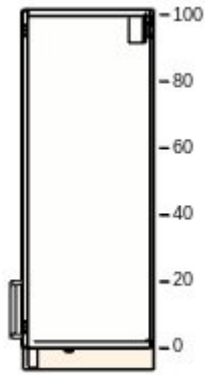

22

50265470	SEKTION wall cabinet frame white 24x14 3/4x40 "	$45	1	$45
90266509	GRIMSLÖV door off-white 12x40 "	$54	2	$108
10265523	UTRUSTA shelf white 24x14 3/4 "	$8	1	$8
60204645	UTRUSTA hinge 125 °	$6	2	$12
00295728	OMLOPP LED countertop light white 24 "	$29.99	1	$29.99