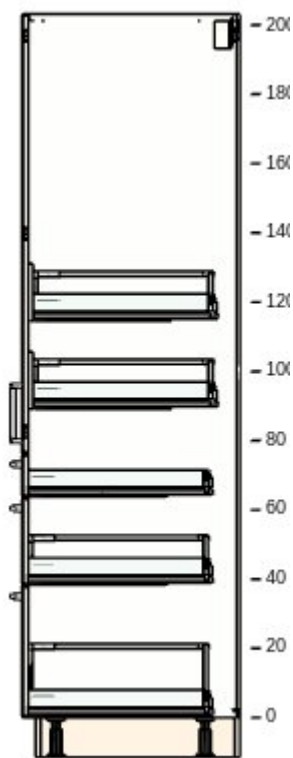

\$6 1 \$6

80265398 SEKTION
base cabinet
frame
white
36x24x30 "

\$57 1 \$57

60266544 GRIMSLÖV
drawer front
off-white
36x5 "

\$34 1 \$34

30266545 GRIMSLÖV
drawer front
off-white
36x10 "

\$38 1 \$38

10266546 GRIMSLÖV
drawer front
off-white
36x15 "

\$43 1 \$43

10265684 MAXIMERA
drawer, high
white
36x24 "

\$60 1 \$60

90265661 MAXIMERA
drawer, low
white
36x24 "

\$49 1 \$49

60265667 MAXIMERA
drawer,
medium
white
36x24 "

\$56 1 \$56

9

50265446 SEKTION
high cabinet
frame
white
30x24x80 "

\$109 1 \$109

40266516 GRIMSLÖV
door
off-white
15x50 "

\$98 2 \$196

10266527 GRIMSLÖV
drawer front
off-white
30x5 "

\$27 1 \$27

90266528 GRIMSLÖV
drawer front
off-white
30x10 "