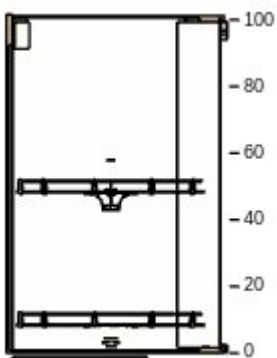

14

30265503 SEKTION
corner wall
cabinet
frame
white
26x26x40 "

$65

1

$65

50266549 GRIMSLÖV
door
off-white
15x40 "

$72

1

$72

80265647 UTRUSTA
wall corner
cabinet
carousel

$69

1

$69

40295726 OMLOPP LED
countertop
light
white
15 "

$24.99

2

$49.98