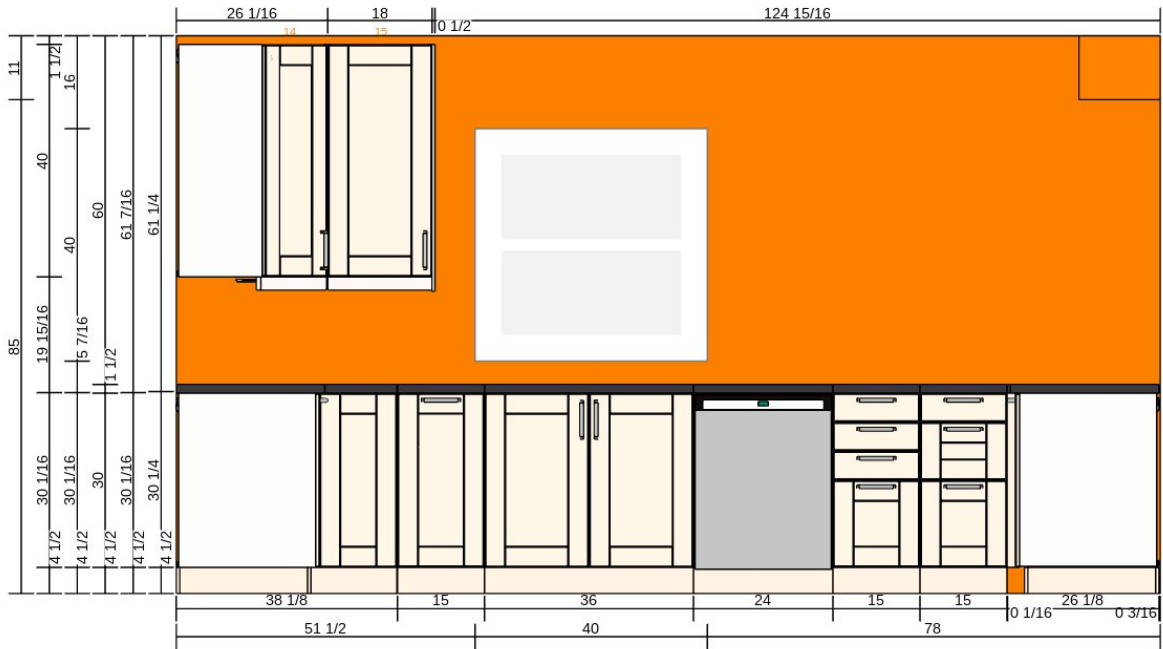

website example - Plan View
0001-0548-7086

All measurement in inches

Important

IKEA cannot accept any liability for the accuracy of measurements or furniture layout. Prices in this program are for products you collect from IKEA, take home and assemble yourself. All requested delivery, assembly and installation services are charged separately and not included in the price. Although we do try to ensure that the information in this program is correct, we apologise for any product alterations that may occur.

website example - North Wall
0001-0548-7086

All measurement in inches

website example - East Wall
0001-0548-7086

All measurement in inches

website example - West Wall
0001-0548-7086

All measurement in inches