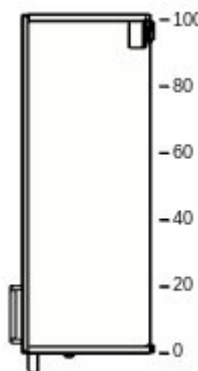

20

50265470	SEKTION wall cabinet frame white 24x14 3/4x40 "	$45	1	$45
90266509	GRIMSLÖV door off-white 12x40 "	$54	2	$108
10265523	UTRUSTA shelf white 24x14 3/4 "	$8	1	$8
60204645	UTRUSTA hinge 125 °	$6	2	$12
00295728	OMLOPP LED countertop light white 24 "	$29.99	1	$29.99