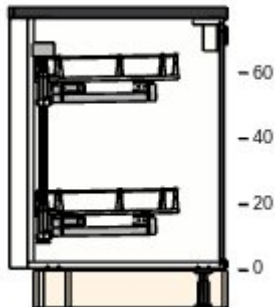

\$26 1 \$26

30265678 MAXIMERA
drawer, high
white
15x24 "

\$36 1 \$36

50265663 MAXIMERA
drawer, low
white
15x24 "

\$27 1 \$27

00265670 MAXIMERA
drawer,
medium
white
15x24 "

\$32 1 \$32

7